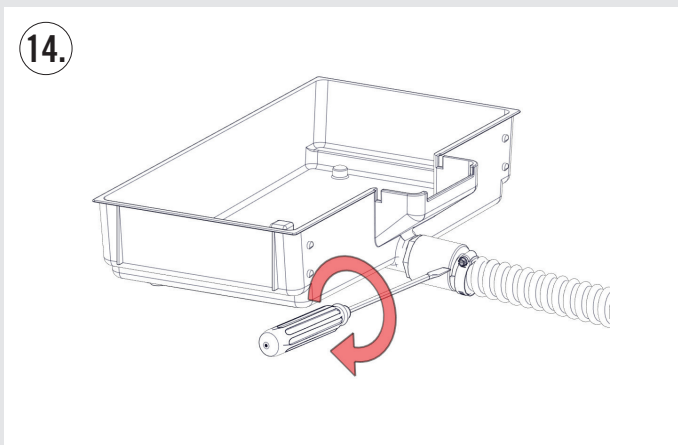

5. Water Supply Connection Instructions