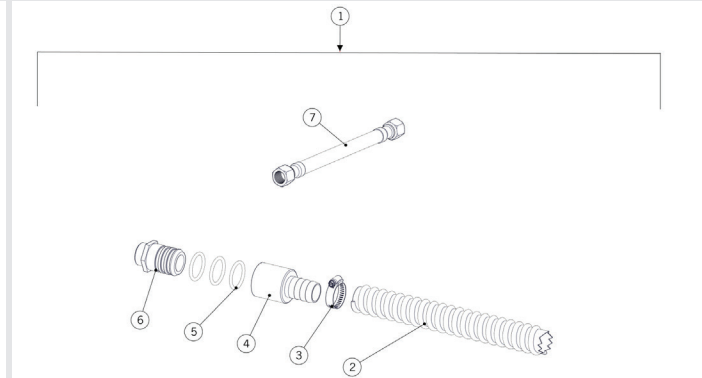

1	914	PLUMBING CONNECTION KIT GS3 ETL
2	L308	CLEAR ARMoured DRAIN HOSE
3	L312	HOSE CLAMP
4	F.8.003	HOSE CONNECTOR QUICK CONNECTION
5	H.1.010.01	ORING 3087 (2-118) EPDM 70 SHA
6	F.8.002	DISCHARGE FITTING QUICK CONNECTION
7	L326	150CM S/S BR.HOSE, 3/8" COMPR.-G1/4
Item	Part number	Description

* This kit is for North America only