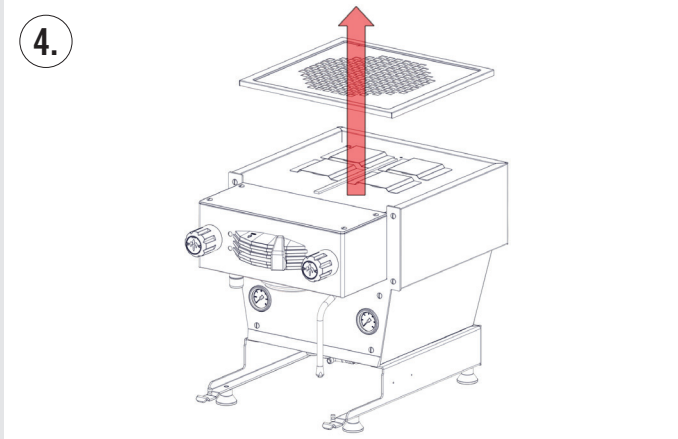

5. Water Supply Connection Instructions