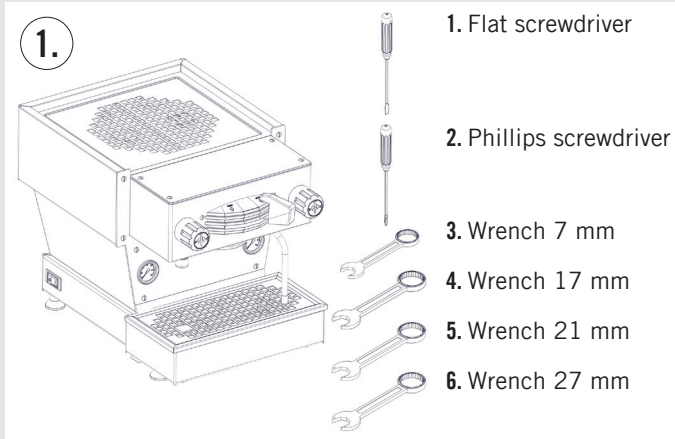

5. Water Supply Connection Instructions

▲ WARNING ▲
Hazardous voltage disconnect from power supply before servicing.

▲ WARNING ▲
The integrated brew group and steam boiler contain water at elevated temperature. Water temperature over 125°F / 52°C can cause severe burns instantly or death from scalding (integrated brew group 200°F/93.3°C - steam boiler 260°F / 127°C).