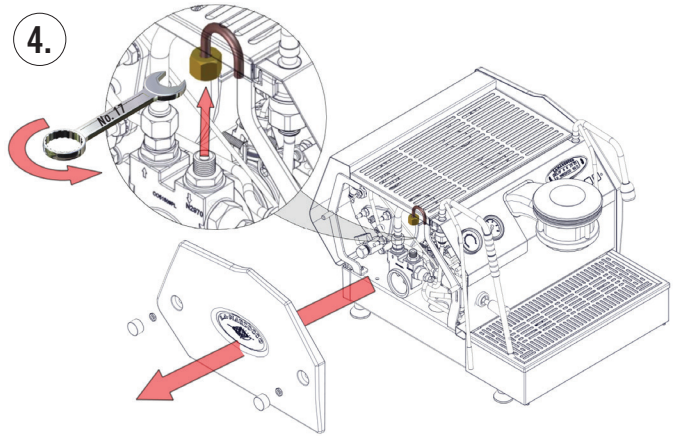

5. Water Supply Connection Instructions

5. Water Supply Connection Instructions

5. Water Supply Connection Instructions

5. Water Supply Connection Instructions

5. Water Supply Connection Instructions

5. Water Supply Connection Instructions

6. Water Supply Connection Instructions

1.

▲ WARNING ▲
Hazardous voltage disconnect from power supply before servicing.

▲ WARNING ▲
The integrated brew group and steam boiler contain water at elevated temperature. Water temperature over 125°F / 52°C can cause severe burns instantly or death from scalding (integrated brew group 200°F/93.3°C - steam boiler 260°F / 127°C).

2.

3.

6. Water Supply Connection Instructions

6. Water Supply Connection Instructions

8.

9.

10.

11.