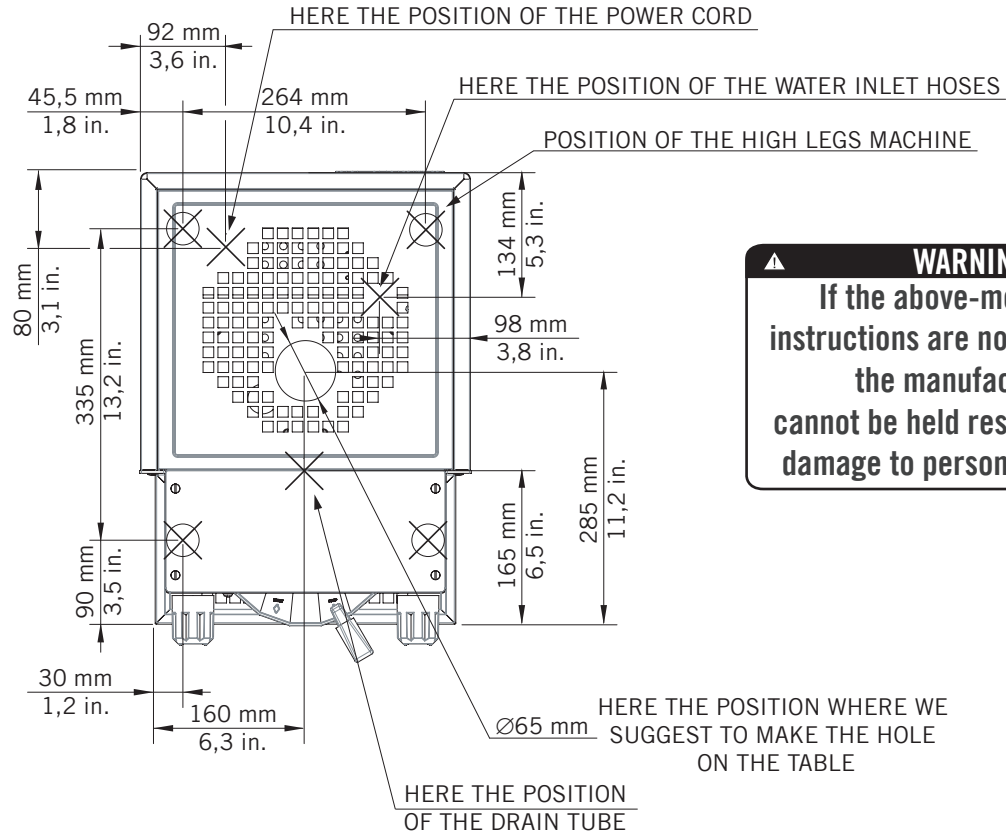

3. Hole on the Counter

WARNING
If the above-mentioned instructions are not adhered to the manufacturer cannot be held responsible for damage to persons or things.