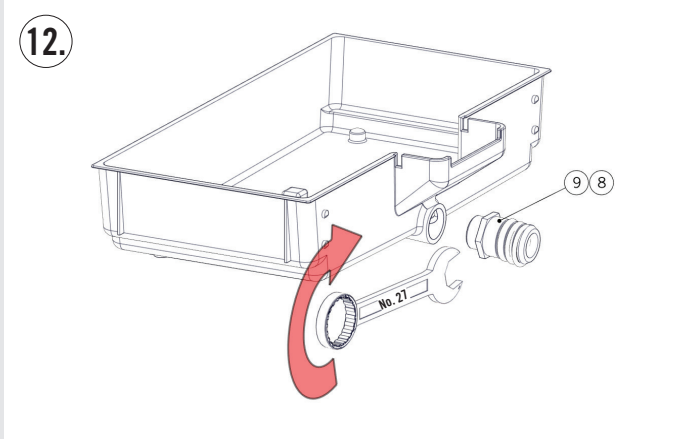

5. Water Supply Connection Instructions