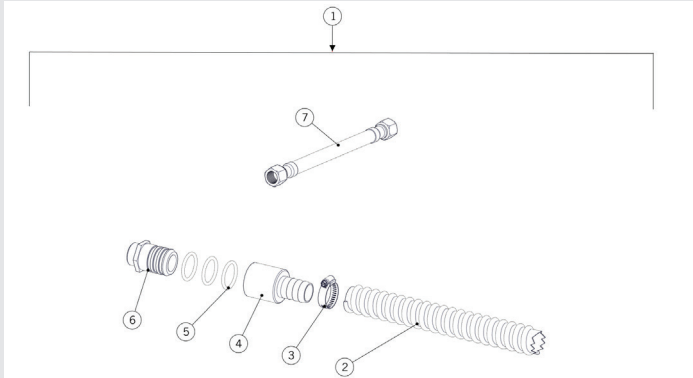

2. Water Supply Connection Assembly

1	913	PLUMBING CONNECTION KIT GS3 CE
2	L308	CLEAR ARMoured DRAIN HOSE
3	L312	HOSE CLAMP
4	F.8.003	HOSE CONNECTOR QUICK CONNECTION
5	H.1.010.01	ORING 3087 (2-118) EPDM 70 SHA
6	F.8.002	DISCHARGE FITTING QUICK CONNECTION
7	L325	150CM S/S BRAIDED HOSE, G3/8-G1/4 GS3
Item	Part number	Description