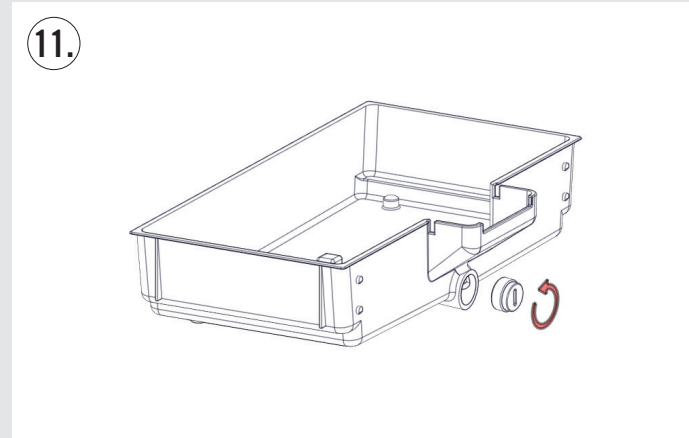

5. Water Supply Connection Instructions