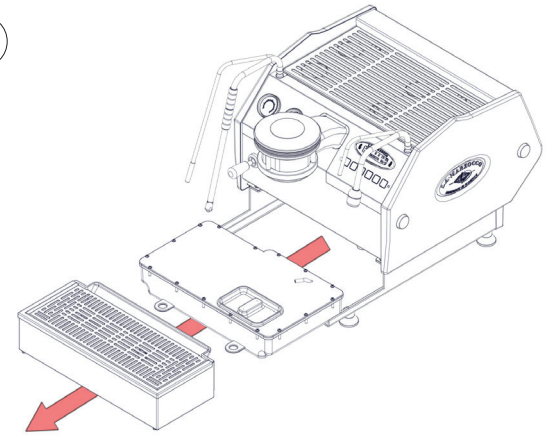

6. Water Supply Connection Instructions

1.

▲ WARNING ▲
Hazardous voltage disconnect from power supply before servicing.

▲ WARNING ▲
The integrated brew group and steam boiler contain water at elevated temperature. Water temperature over 125°F / 52°C can cause severe burns instantly or death from scalding (integrated brew group 200°F/93.3°C - steam boiler 260°F / 127°C).

2.

3.

6. Water Supply Connection Instructions

6. Water Supply Connection Instructions

8.

9.

10.

11.