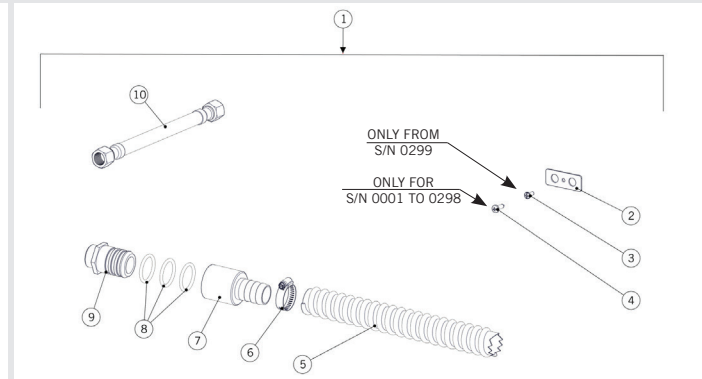

Chapters

- 1. Water Supply Connection Assembly linea mini page 3
- 2. Water Supply Connection Assembly gs3 page 4
- 3. Hole on the Counter linea mini page 5
- 4. Hole on the Counter gs3 page 6
- 5. Water Supply Connection Instructions linea mini page 7
- 6. Water Supply Connection Instructions gs3 page 14

Item	Part number	Description
1	911	PLUMBING CONNECTION KIT LINEA MINI CE
2	C.1.223	CONTACT BY PASS PLATE
3	VITE3X8	3X8 S/S SCREW
4	I.1.062	VITE AUT 3.5X13 TC TCR INOX
5	L308	CLEAR ARMOURED DRAIN HOSE
6	L312	HOSE CLAMP
7	F.8.003	HOSE CONNECTOR QUICK CONNECTION
8	H.1.010.01	ORING 3087 (2-118) EPDM 70 SHA
9	F.8.002	DISCHARGE FITTING QUICK CONNECTION
10	L325	150CM S/S BRAIDED HOSE, G3/8-G1/4 GS3