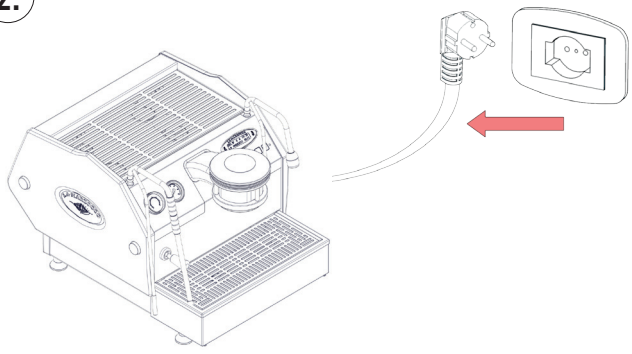

6. Water Supply Connection Instructions

1.

▲ WARNING ▲
Hazardous voltage disconnect from power supply before servicing.

▲ WARNING ▲
The integrated brew group and steam boiler contain water at elevated temperature. Water temperature over 125°F / 52°C can cause severe burns instantly or death from scalding (integrated brew group 200°F/93.3°C - steam boiler 260°F / 127°C).

2.

3.

6. Water Supply Connection Instructions

6. Water Supply Connection Instructions

8.

9.

10.

11.