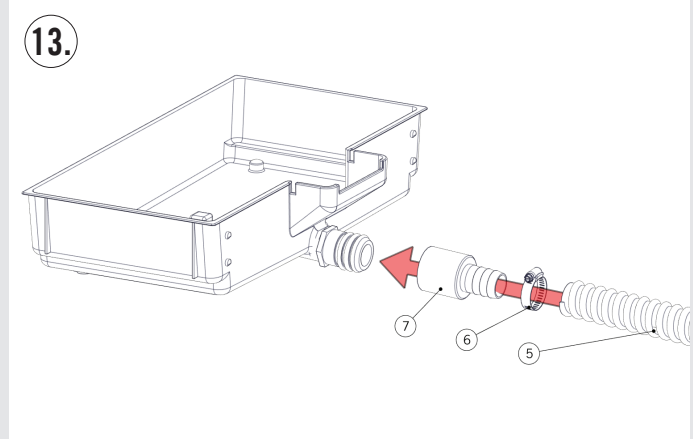

5. Water Supply Connection Instructions