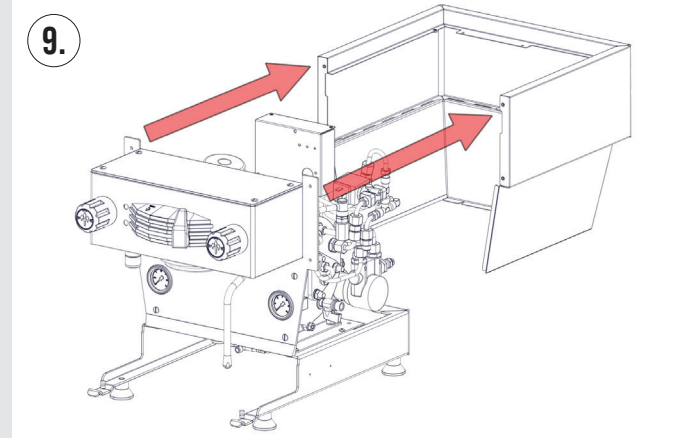

5. Water Supply Connection Instructions