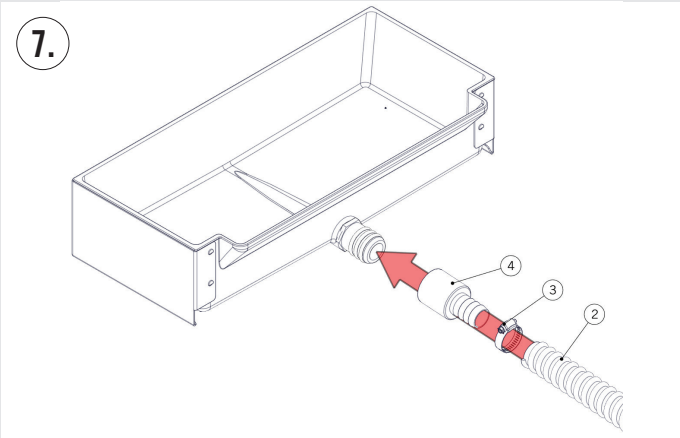

6. Water Supply Connection Instructions