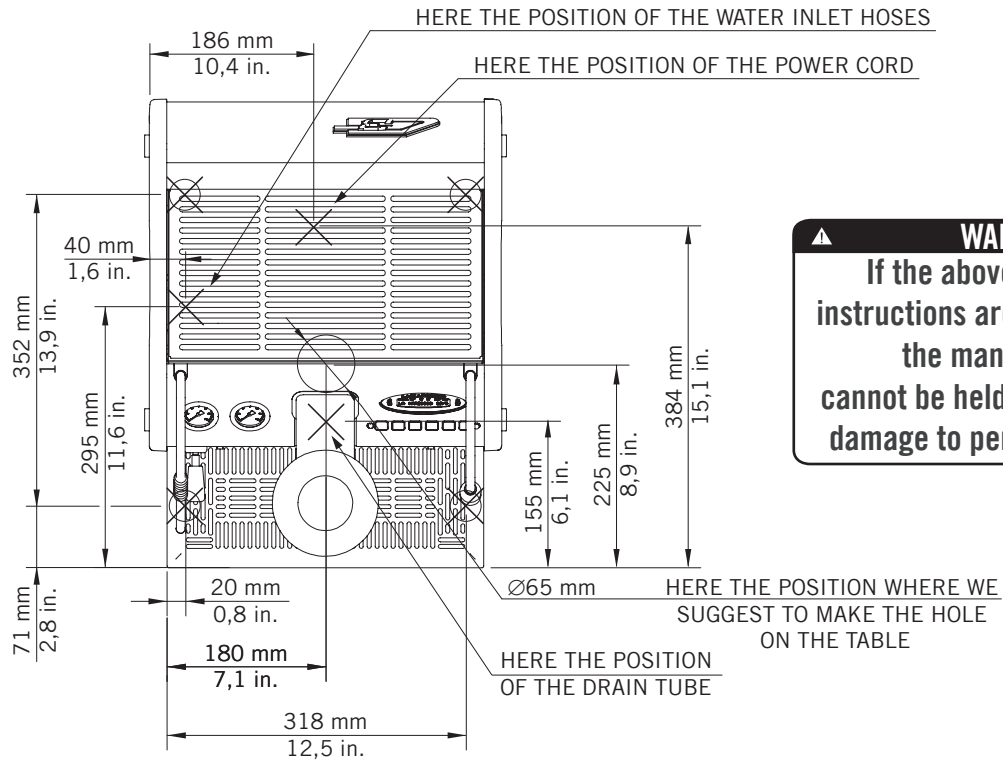

4. Hole on the Counter

▲ WARNING ▲
If the above-mentioned instructions are not adhered to the manufacturer cannot be held responsible for damage to persons or things.