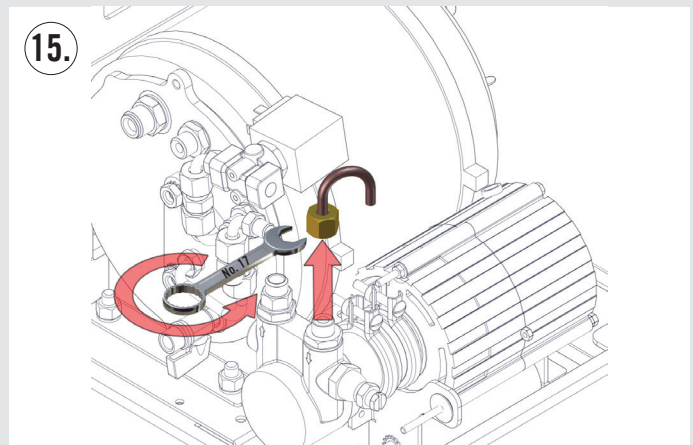

▲ WARNING ▲
The integrated brew group and steam boiler contain water at elevated temperature. Water temperature over 125°F / 52°C can cause severe burns instantly or death from scalding (integrated brew group 200°F/93.3°C - steam boiler 260°F / 127°C).

5. Water Supply Connection Instructions

5. Water Supply Connection Instructions

5. Water Supply Connection Instructions

5. Water Supply Connection Instructions

5. Water Supply Connection Instructions

5. Water Supply Connection Instructions