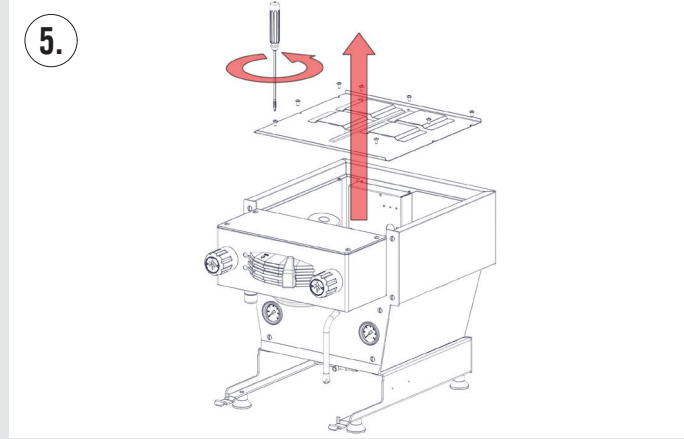

5. Water Supply Connection Instructions