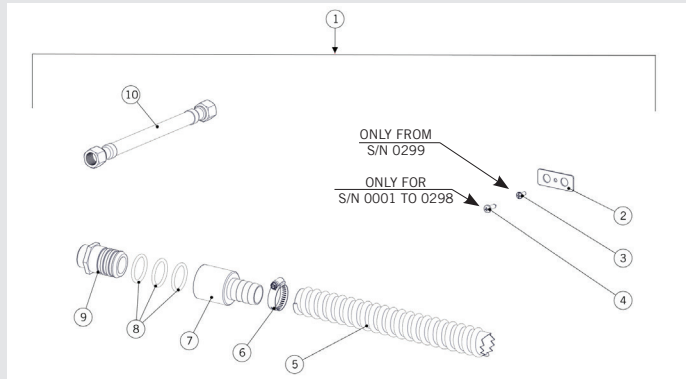

Chapters

- 1. Water Supply Connection Assembly linea mini page 3
- 2. Water Supply Connection Assembly gs3 page 4
- 3. Hole on the Counter linea mini page 5
- 4. Hole on the Counter gs3 page 6
- 5. Water Supply Connection Instructions linea mini page 7
- 6. Water Supply Connection Instructions gs3 page 14

Item	Part number	Description
1	911	PLUMBING CONNECTION KIT LINEA MINI CE
2	C.1.223	CONTACT BY PASS PLATE
3	VITE3X8	3X8 S/S SCREW
4	I.1.062	VITE AUT 3.5X13 TC TCR INOX
5	L308	CLEAR ARMOURED DRAIN HOSE
6	L312	HOSE CLAMP
7	F.8.003	HOSE CONNECTOR QUICK CONNECTION
8	H.1.010.01	ORING 3087 (2-118) EPDM 70 SHA
9	F.8.002	DISCHARGE FITTING QUICK CONNECTION
10	L325	150CM S/S BRAIDED HOSE, G3/8-G1/4 GS3

Item	Part number	Description
1	912	PLUMBING CONNECTION KIT LINEA MINI ETL *
2	C.1.223	CONTACT BY PASS PLATE
3	VITE3X8	3X8 S/S SCREW
4	I.1.062	VITE AUT 3.5X13 TC TCR INOX
5	L308	CLEAR ARMOURED DRAIN HOSE
6	L312	HOSE CLAMP
7	F.8.003	HOSE CONNECTOR QUICK CONNECTION
8	H.1.010.01	ORING 3087 (2-118) EPDM 70 SHA
9	F.8.002	DISCHARGE FITTING QUICK CONNECTION
10	L326	150CM S/S BR.HOSE, 3/8" COMPR.-G1/4